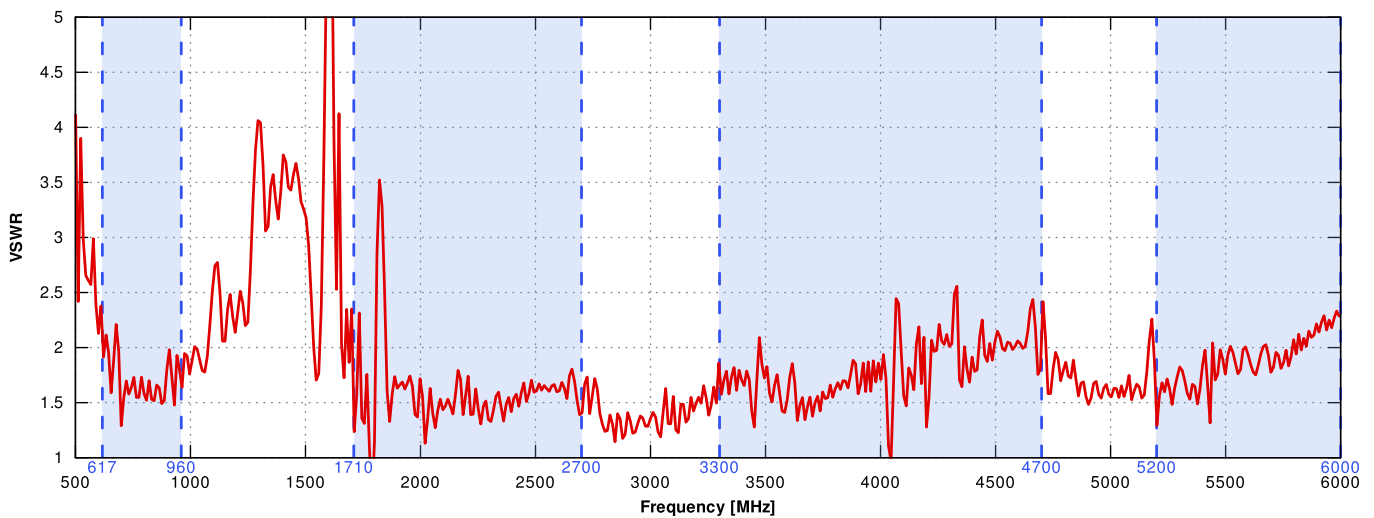

WAVETEL

W2400 LTE , W3600 4G/LTE Dual WAN, W3604 Multi-WAN, W3608 Multi-WAN, W421, W4600, W4600-S2

WLINK

G200, G510, G520, R210, R220, R520

 **PLOTS**

VSWR

Gain

From 617MHz to 950MHz

From 1.71GHz to 2.5GHz

From 3.3GHz to 4.2GHz

From 5.2GHz to 6.0GHz

DIMENSIONS