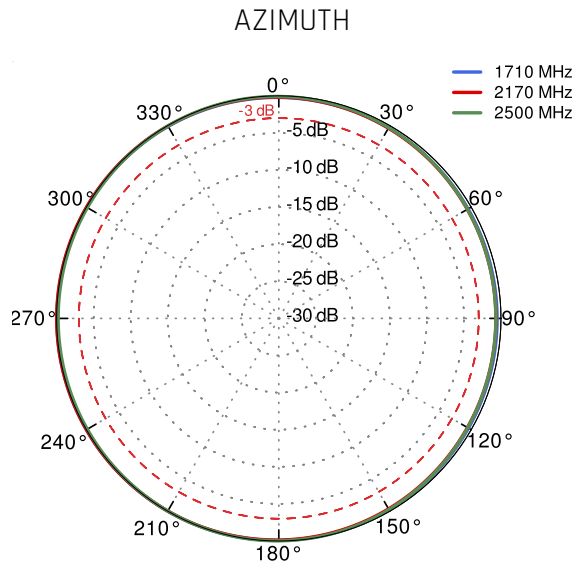

WIDE BAND 600-6000MHZ, 5G TECHNOLOGY

GALVANIZED STEEL, WALL OR POLE MOUNTING BRACKET

TWO SMA CONNECTORS

360° BEAMWIDTH

4.5DBI GAIN

MADE IN EUROPE

5G AND LTE ANTENNA SPECIFICATION

FREQUENCY	617 - 960 MHz 1.7 - 2.7 GHz 3.3 - 4.7 GHz 5.2 - 6.0 GHz
GAIN	617 - 960 MHz : 3 dBi 1.7 - 2.2 GHz : 4 dBi 3.3 - 4.7 GHz : 4.5 dBi 5.2 - 6.0 GHz : 2.5dBi
SUPPORTED LTE/5G BANDS	1, 2, 3, 4, 5, 7, 8, 9, 10, 12, 13, 14, 17, 18, 19, 20, 22, 25, 26, 27, 28, 29, 30, 33, 34, 35, 36, 37, 38, 39, 40, 41, 42, 43, 44, 48, 49, 52, 53, 65, 66, 67, 68, 69, 71, 85, 103, n77, n78, n79, n80, n81, n82, n83, n84, n85, n89, n90, n95, n97, n98, n100, n101
VSWR	<1.80, max <2.00
BEAMWIDTH	360°/35° ±5°
POLARIZATION	Vertical
IMPEDANCE	50 Ω

WAVETEL

W2400 LTE , W3600 4G/LTE Dual WAN, W3604 Multi-WAN, W3608 Multi-WAN, W421, W4600, W4600-S2

WLINK

G200, G510, G520, R210, R220, R520

 **PLOTS**

VSWR

Gain

From 617MHz to 950MHz

From 1.71GHz to 2.5GHz

From 3.3GHz to 4.2GHz

From 5.2GHz to 6.0GHz

DIMENSIONS