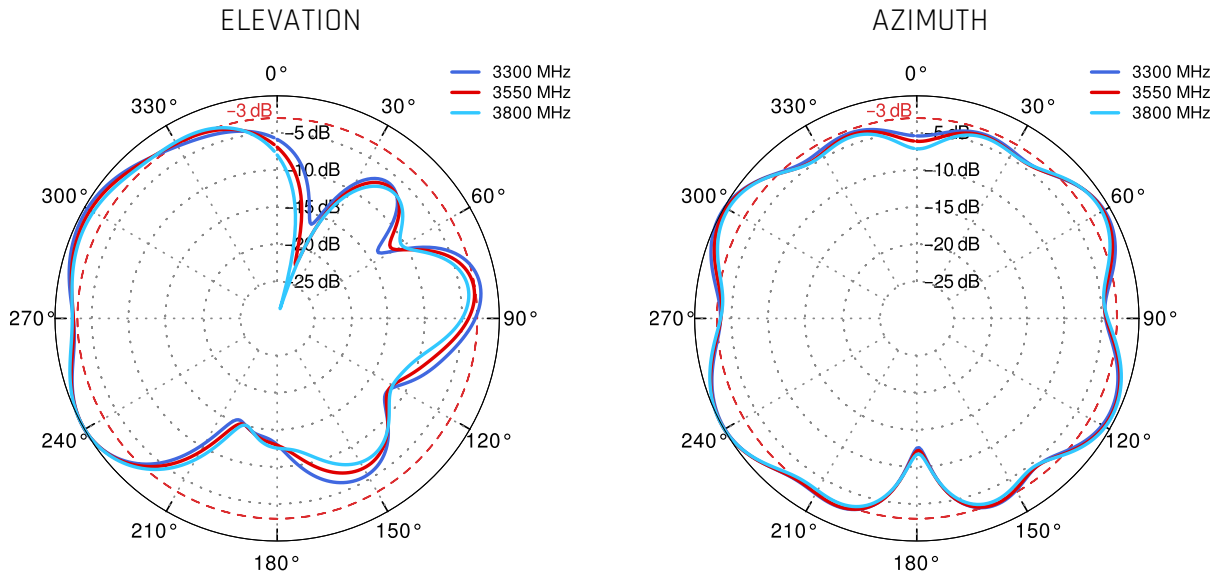

WAVETEL

W2400 LTE , W3600 4G/LTE Dual WAN, W3604 Multi-WAN, W3608 Multi-WAN, W421, W4600, W4600-S2

WLINK

G200, G510, G520, R210, R220, R520

 **PLOTS**

VSWR

Gain

From 617MHz to 950MHz

From 1.71GHz to 2.5GHz

From 3.3GHz to 4.2GHz

From 5.2GHz to 6.0GHz

DIMENSIONS