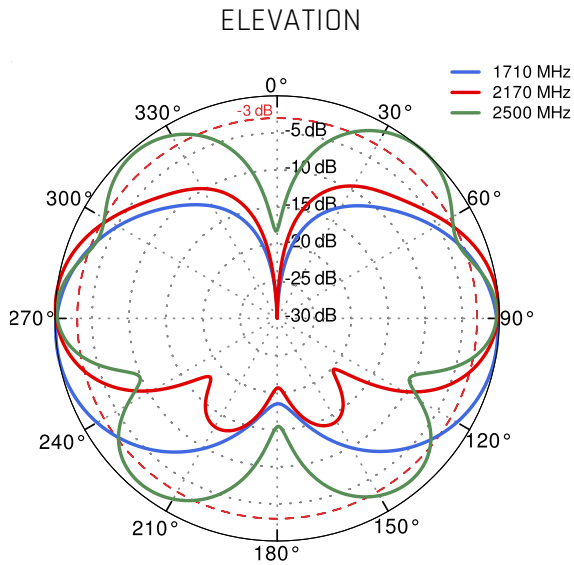

WAVETEL

W2400 LTE , W3600 4G/LTE Dual WAN, W3604 Multi-WAN, W3608 Multi-WAN, W421, W4600, W4600-S2

WLINK

G200, G510, G520, R210, R220, R520

 **PLOTS**

VSWR

Gain

From 617MHz to 950MHz

From 1.71GHz to 2.5GHz

From 3.3GHz to 4.2GHz

From 5.2GHz to 6.0GHz

DIMENSIONS