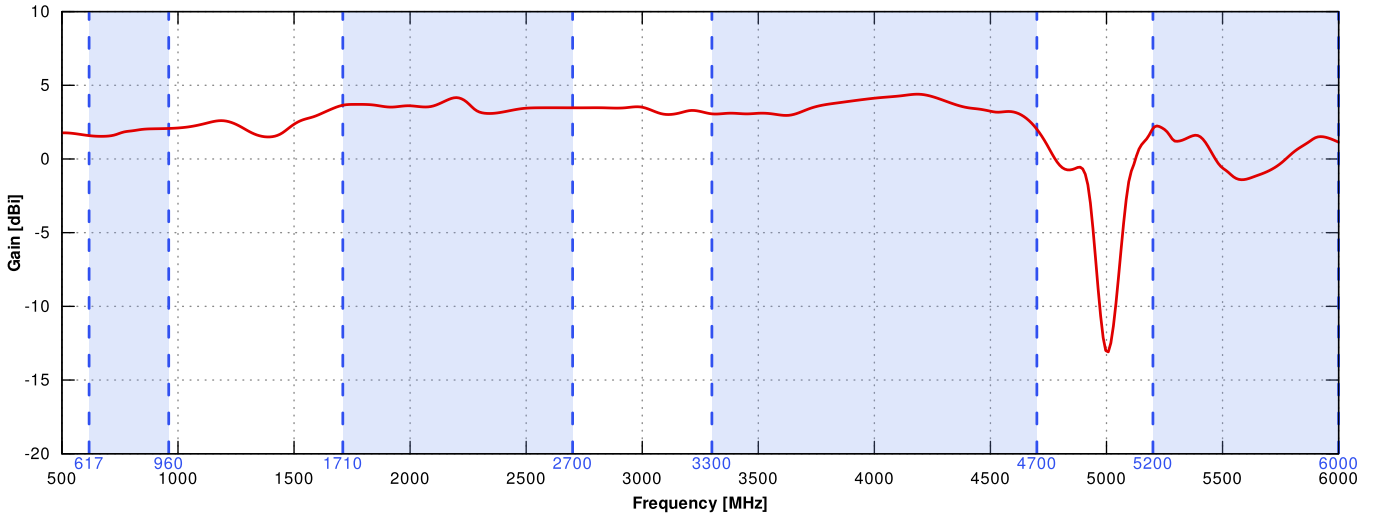

WAVETEL

W2400 LTE , W3600 4G/LTE Dual WAN, W3604 Multi-WAN, W3608 Multi-WAN, W421, W4600, W4600-S2

WLINK

G200, G510, G520, R210, R220, R520

 **PLOTS**

VSWR

Gain

From 617MHz to 950MHz

From 1.71GHz to 2.5GHz

From 3.3GHz to 4.2GHz

From 5.2GHz to 6.0GHz

DIMENSIONS