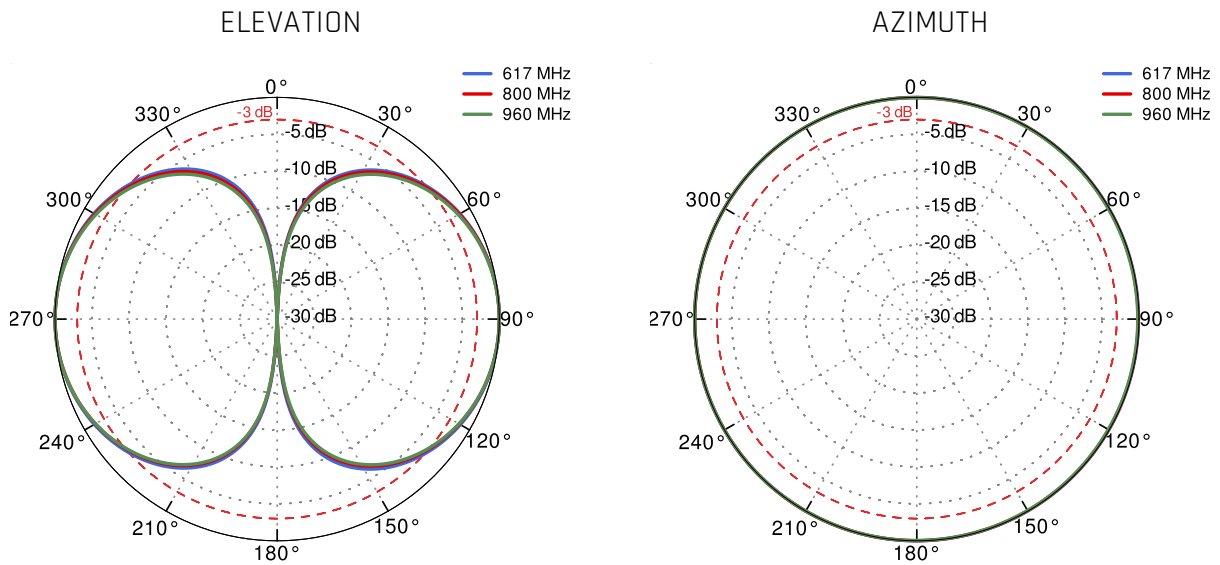

WAVETEL

W2400 LTE , W3600 4G/LTE Dual WAN, W3604 Multi-WAN, W3608 Multi-WAN, W421, W4600, W4600-S2

WLINK

G200, G510, G520, R210, R220, R520

 **PLOTS**

VSWR

Gain

From 617MHz to 950MHz

From 1.71GHz to 2.5GHz

From 3.3GHz to 4.2GHz

From 5.2GHz to 6.0GHz

DIMENSIONS