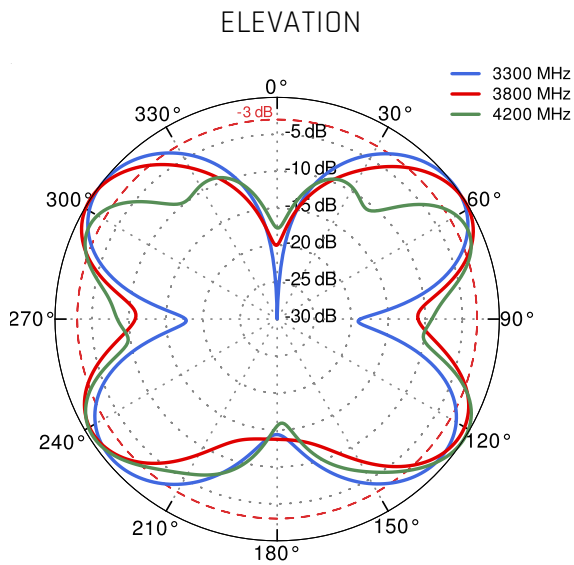

WAVETEL

W2400 LTE , W3600 4G/LTE Dual WAN, W3604 Multi-WAN, W3608 Multi-WAN, W421, W4600, W4600-S2

WLINK

G200, G510, G520, R210, R220, R520

 **PLOTS**

VSWR

Gain

From 617MHz to 950MHz

From 1.71GHz to 2.5GHz

From 3.3GHz to 4.2GHz

From 5.2GHz to 6.0GHz

DIMENSIONS