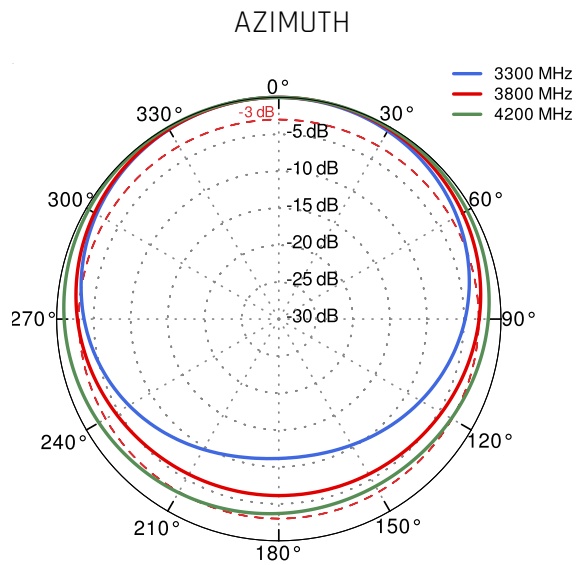

WIDE BAND 600-6000MHZ, 5G TECHNOLOGY

GALVANIZED STEEL, WALL OR POLE MOUNTING BRACKET

TWO SMA CONNECTORS

360° BEAMWIDTH

4.5DBI GAIN

MADE IN EUROPE

5G AND LTE ANTENNA SPECIFICATION

FREQUENCY	617 - 960 MHz 1.7 - 2.7 GHz 3.3 - 4.7 GHz 5.2 - 6.0 GHz
GAIN	617 - 960 MHz : 3 dBi 1.7 - 2.2 GHz : 4 dBi 3.3 - 4.7 GHz : 4.5 dBi 5.2 - 6.0 GHz : 2.5dBi
SUPPORTED LTE/5G BANDS	1, 2, 3, 4, 5, 7, 8, 9, 10, 12, 13, 14, 17, 18, 19, 20, 22, 25, 26, 27, 28, 29, 30, 33, 34, 35, 36, 37, 38, 39, 40, 41, 42, 43, 44, 48, 49, 52, 53, 65, 66, 67, 68, 69, 71, 85, 103, n77, n78, n79, n80, n81, n82, n83, n84, n85, n89, n90, n95, n97, n98, n100, n101
VSWR	<1.80, max <2.00
BEAMWIDTH	360°/35° ±5°
POLARIZATION	Vertical
IMPEDANCE	50 Ω

WAVETEL

W2400 LTE , W3600 4G/LTE Dual WAN, W3604 Multi-WAN, W3608 Multi-WAN, W421, W4600, W4600-S2

WLINK

G200, G510, G520, R210, R220, R520

 **PLOTS**

VSWR

Gain

From 617MHz to 950MHz

From 1.71GHz to 2.5GHz

From 3.3GHz to 4.2GHz

From 5.2GHz to 6.0GHz

DIMENSIONS