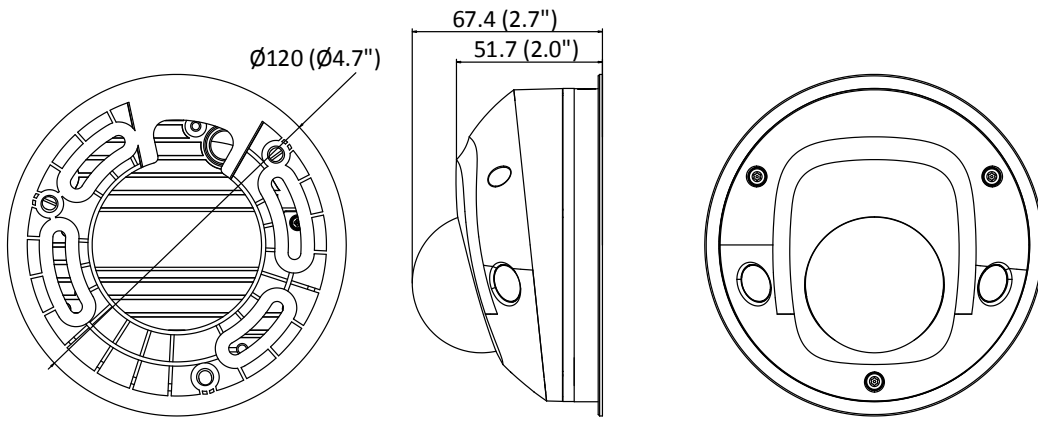

▪ Dimension

Unit: mm (inch)